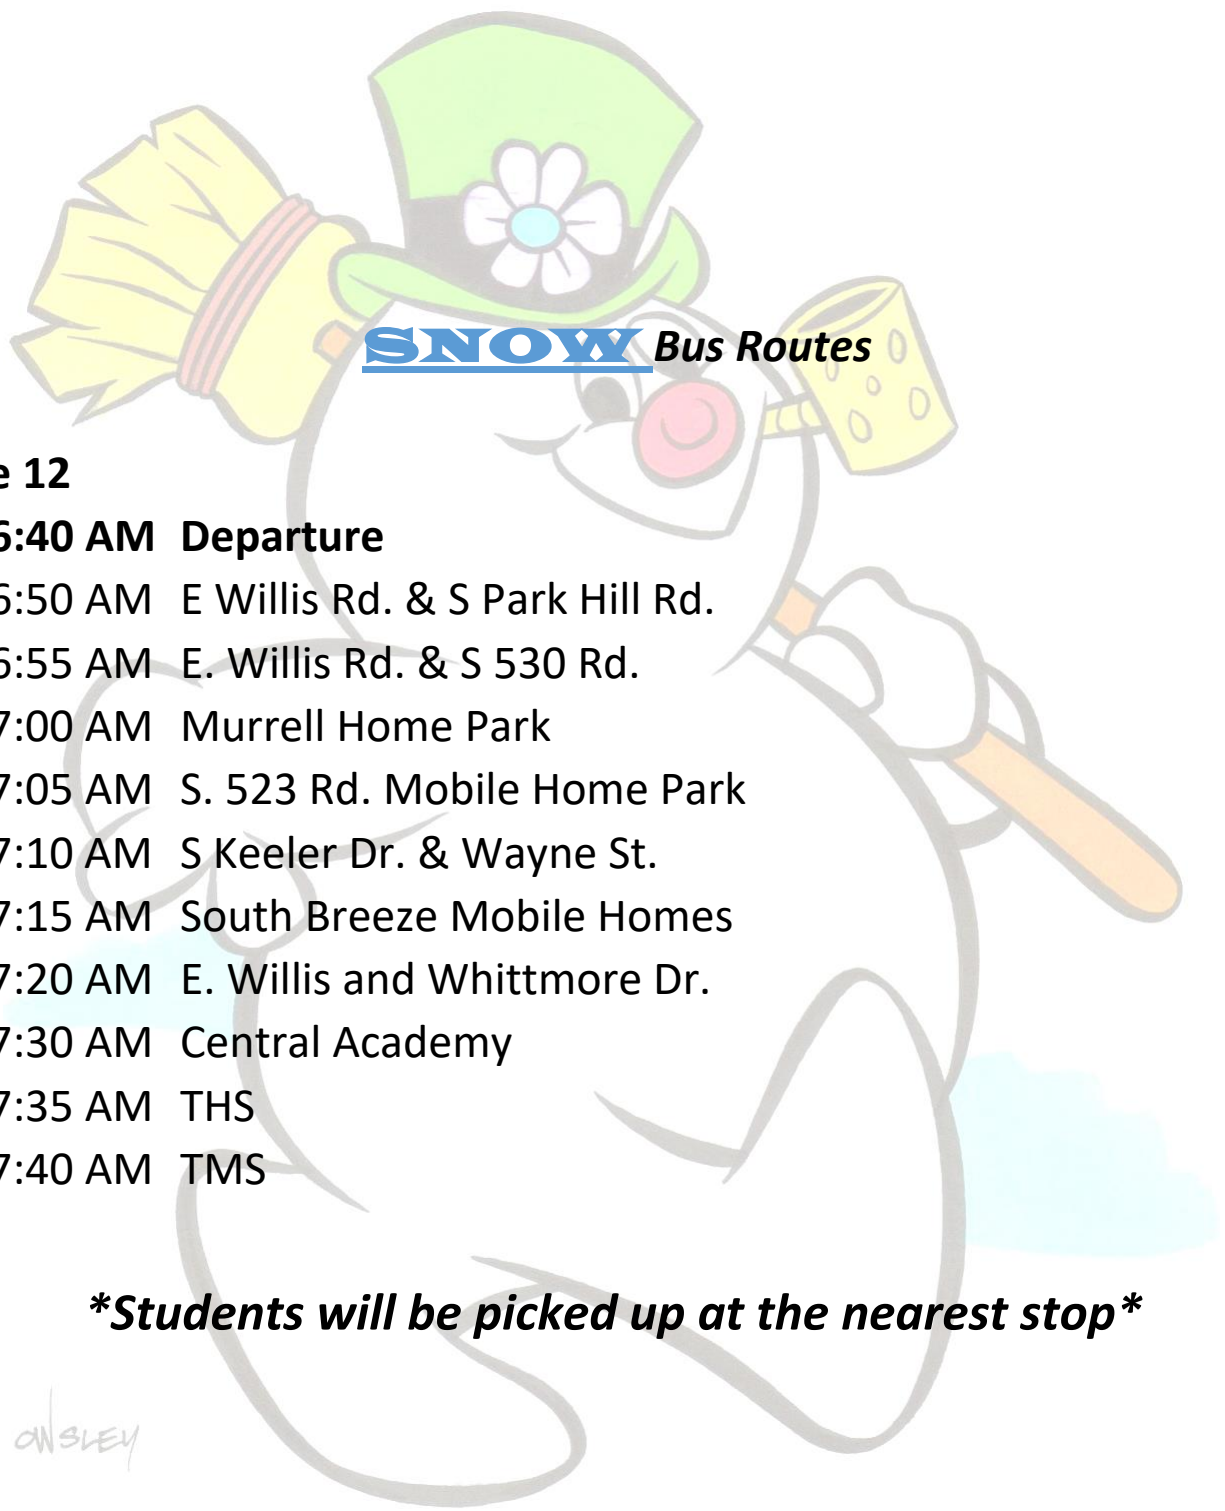

SNOW Bus Routes

Route 12

6:40 AM Departure

- 6:50 AM E Willis Rd. & S Park Hill Rd.
- 6:55 AM E. Willis Rd. & S 530 Rd.
- 7:00 AM Murrell Home Park
- 7:05 AM S. 523 Rd. Mobile Home Park
- 7:10 AM S Keeler Dr. & Wayne St.
- 7:15 AM South Breeze Mobile Homes
- 7:20 AM E. Willis and Whittmore Dr.
- 7:30 AM Central Academy
- 7:35 AM THS
- 7:40 AM TMS

Students will be picked up at the nearest stop

ONSLEY